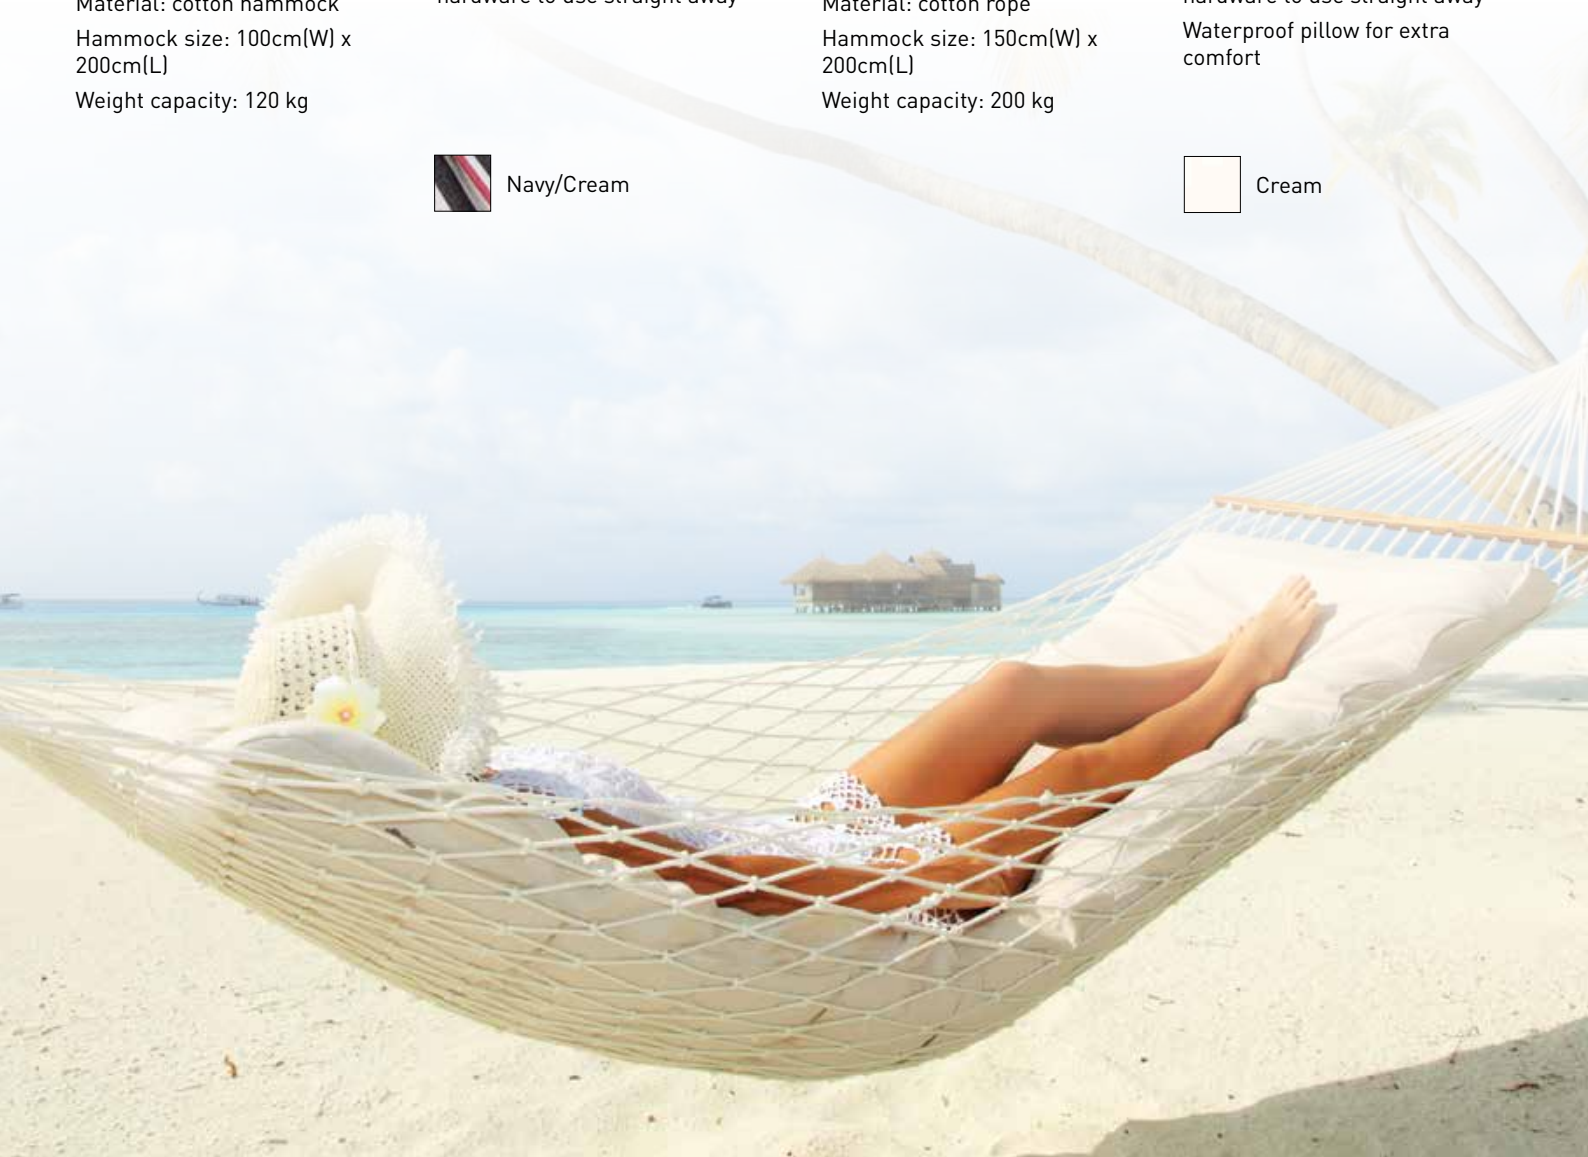

TRADITIONAL "DOUBLE" PERSON ROPE HAMMOCK

HX-1004 (Cream)

Double person rope hammock
Material: cotton rope
Hammock size: 150cm(W) x 200cm(L)
Weight capacity: 200 kg

Comes complete with hanging hardware to use straight away
Waterproof pillow for extra comfort